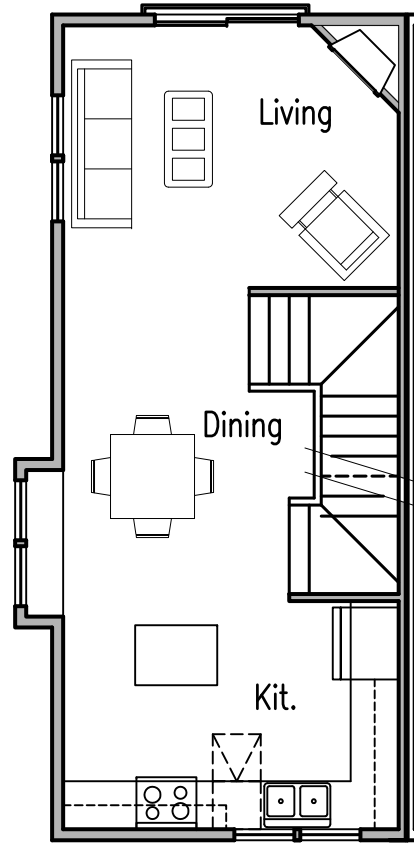

FIRST FLOOR PLAN

SECOND FLOOR PLAN

THIRD FLOOR PLAN

Madison Valley Town Homes

228 24th Avenue East, Seattle
West Duplex

Howland Homes LLC

19237 Aurora Avenue North
Shoreline WA 98133-3930

Ph: 206-542-9096

FIRST FLOOR PLAN

SECOND FLOOR PLAN

THIRD FLOOR PLAN

Madison Valley Town Homes

228 24th Avenue East, Seattle
East Duplex

Howland Homes LLC

19237 Aurora Avenue North

Shoreline WA 98133-3930