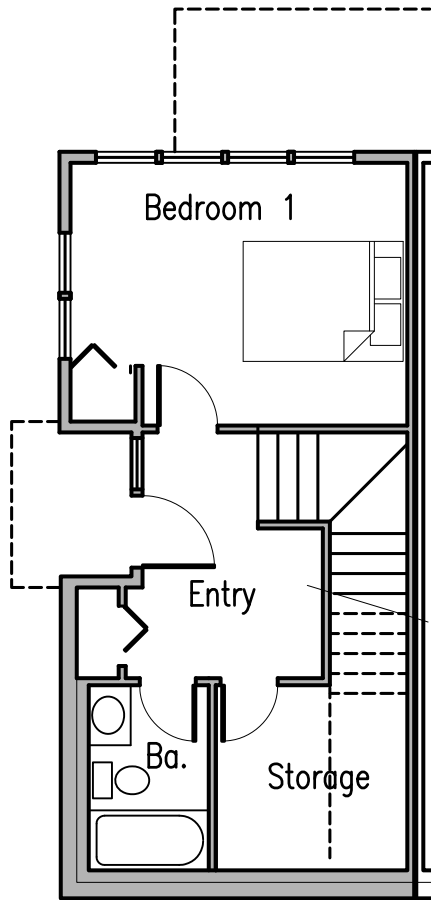

FIRST FLOOR PLAN

SECOND FLOOR PLAN

THIRD FLOOR PLAN

Madison Valley Town Homes

228 24th Avenue East, Seattle
West Duplex

Howland Homes LLC

19237 Aurora Avenue North
Shoreline WA 98133-3930

Ph: 206-542-9096