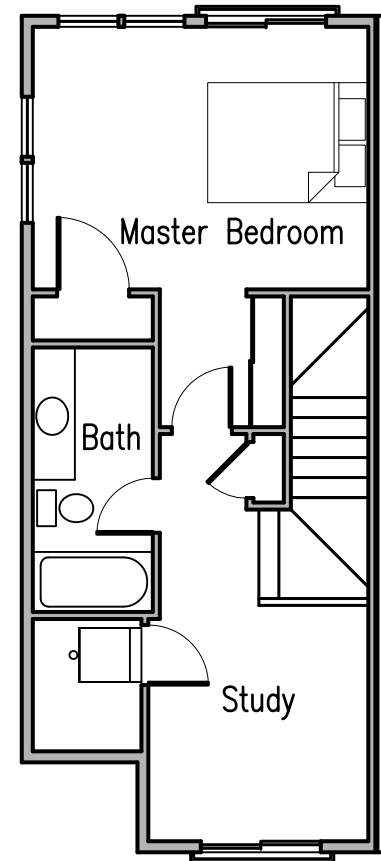

FIRST FLOOR PLAN

SECOND FLOOR PLAN

THIRD FLOOR PLAN

Madison Valley Town Homes

228 24th Avenue East, Seattle
West Duplex

Howland Homes LLC

19237 Aurora Avenue North
Shoreline WA 98133-3930

Ph: 206-542-9096

FIRST FLOOR PLAN

SECOND FLOOR PLAN

THIRD FLOOR PLAN

Madison Valley Town Homes

228 24th Avenue East, Seattle
East Duplex

Howland Homes LLC

19237 Aurora Avenue North

Shoreline WA 98133-3930