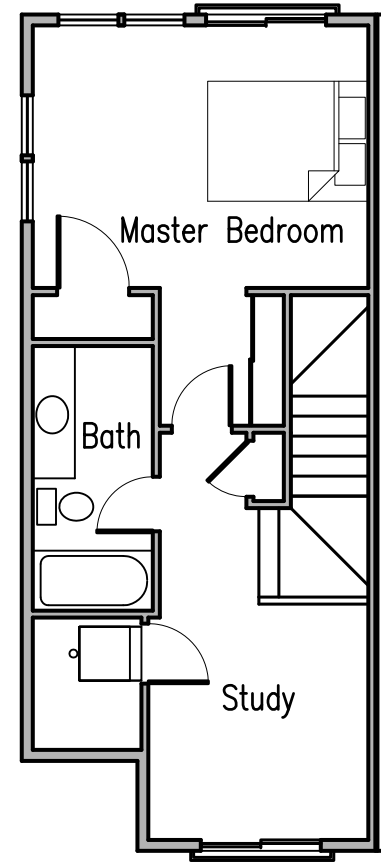

FIRST FLOOR PLAN

SECOND FLOOR PLAN

THIRD FLOOR PLAN

Madison Valley Town Homes

228 24th Avenue East, Seattle
West Duplex

Howland Homes LLC

19237 Aurora Avenue North
Shoreline WA 98133-3930

Ph: 206-542-9096

FIRST FLOOR PLAN

SECOND FLOOR PLAN

THIRD FLOOR PLAN

Madison Valley Town Homes

228 24th Avenue East, Seattle
East Duplex

Howland Homes LLC

19237 Aurora Avenue North

Shoreline WA 98133-3930