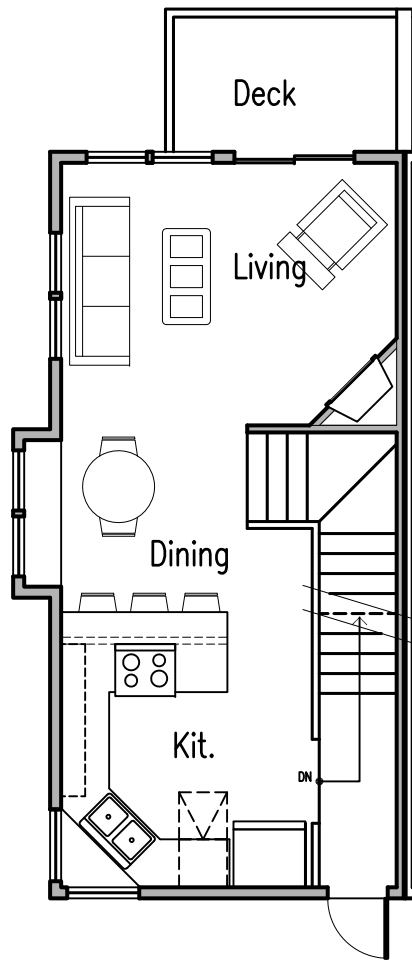

FIRST FLOOR PLAN

SECOND FLOOR PLAN

THIRD FLOOR PLAN

Madison Valley Town Homes

228 24th Avenue East, Seattle
West Duplex

Howland Homes LLC

19237 Aurora Avenue North
Shoreline WA 98133-3930

Ph: 206-542-9096

FIRST FLOOR PLAN

SECOND FLOOR PLAN

THIRD FLOOR PLAN

Madison Valley Town Homes

228 24th Avenue East, Seattle
East Duplex

Howland Homes LLC

19237 Aurora Avenue North

Shoreline WA 98133-3930